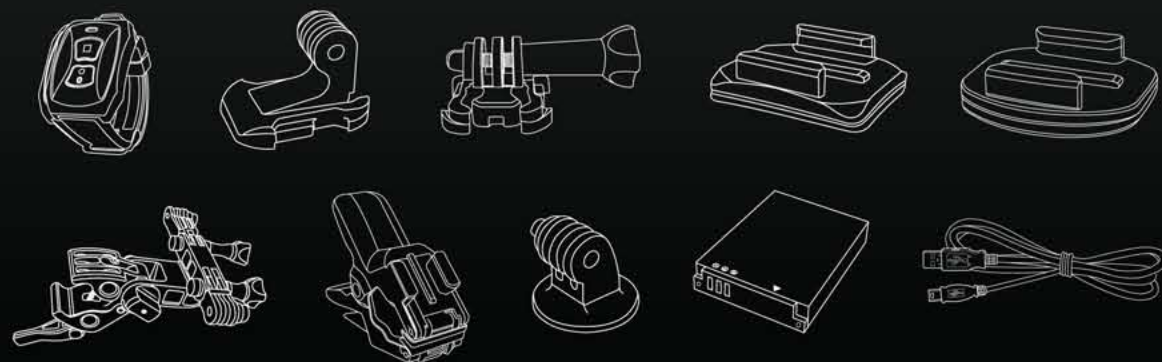

WASP CAMO

The WASPcam 9906 CAMO camera was specifically designed for outdoor activities, giving users the option to turn off all camera noises & lights.

The 9906 CAMO camera kit includes 2 new mounts, part #9809 Outdoor Utility Mount and part #9917 Jaws Clamp Mount. These two mounts allow outdoor enthusiasts to mount their camera in many different ways.

The 9906 CAMO camera also shoots video in 2K & still photos in 16MP quality, allowing users to capture their adventures in crystal clear HD.

Waterproof seal prevents power port from getting wet

FEATURES

- Waterproof without a case down to 98 feet (30 metres)
- Records HD video at 1440p/30fps, 1080p/60fps, 1080p/30fps, 720p/120fps, 720p/60fps, and VGA/240fps
- Includes Wireless Wrist Remote: controls video & photo up to 15 feet away
- Auto-Looping Function: records over itself for continuous video recording
- Wi-Fi Built-in: connects camera to the WASPcam™ App for Android & iOS
- Two LED safety lights, and users can set the lights to off, on (steady), or flashing
- Specifically designed for outdoor activities, allowing users to turn off all camera noises & all LED indicator lights
- Up to 16-Megapixel photo quality (or 10MP)
- New time-lapse recording feature

KIT INCLUDES

#9809 Outdoor Utility Mount #9917 Jaws Clamp

INCLUDED ACCESSORIES

Control your WASPcam 9906 CAMO remotely with the included wrist remote.

Users can also turn their Smartphone into a live view remote control for their WASPcam 9906 CAMO. The WASPcam App allows users to record, take photos & see what the camera sees from up to 25 feet away.