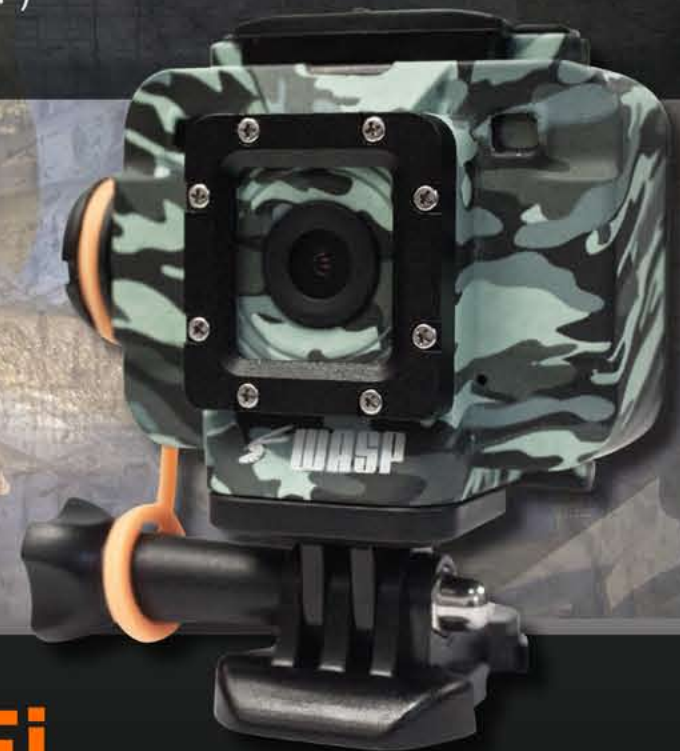

WASP CAMO

The WASPcam 9906 CAMO camera was specifically designed for outdoor activities, giving users the option to turn off all camera noises & lights.

The 9906 CAMO camera kit includes 2 new mounts, part #9809 Outdoor Utility Mount and part #9917 Jaws Clamp Mount. These two mounts allow outdoor enthusiasts to mount their camera in many different ways.

The 9906 CAMO camera also shoots video in 2K & still photos in 16MP quality, allowing users to capture their adventures in crystal clear HD.

Waterproof seal prevents power port from getting wet

FEATURES

- Waterproof without a case down to 98 feet (30 metres)
- Records HD video at 1440p/30fps, 1080p/60fps, 1080p/30fps, 720p/120fps, 720p/60fps, and VGA/240fps
- Includes Wireless Wrist Remote: controls video & photo up to 15 feet away
- Auto-Looping Function: records over itself for continuous video recording
- Wi-Fi Built-in: connects camera to the WASPcam™ App for Android & iOS
- Two LED safety lights, and users can set the lights to off, on (steady), or flashing
- Specifically designed for outdoor activities, allowing users to turn off all camera noises & all LED indicator lights
- Up to 16-Megapixel photo quality (or 10MP)
- New time-lapse recording feature

KIT INCLUDES

#9809 Outdoor Utility Mount #9917 Jaws Clamp

INCLUDED ACCESSORIES

Control your WASPcam 9906 CAMO remotely with the included wrist remote.

Users can also turn their Smartphone into a live view remote control for their WASPcam 9906 CAMO. The WASPcam App allows users to record, take photos & see what the camera sees from up to 25 feet away.