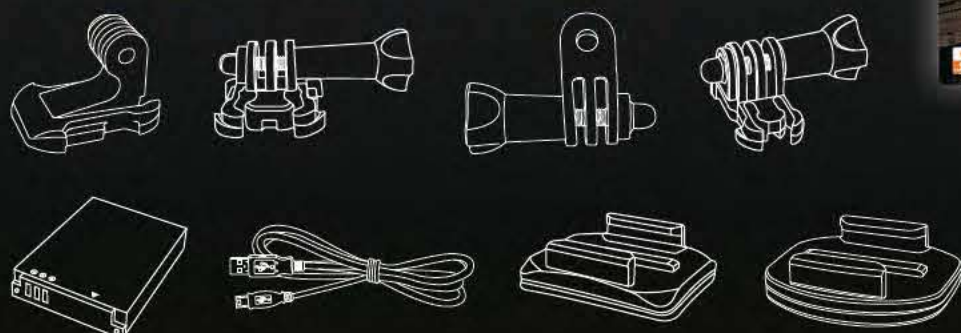

OPTIONAL ACCESSORIES

Part #9814 WASPcam 4K GPS Kit

*Not included in package

Part #9815 WASPcam 4K Video Cable

*Not included in package

Waterproof seal prevents power port from getting wet

INCLUDED ACCESSORIES

FEATURES

- Waterproof without a case down to 98 feet (30 metres)
- Records HD video at 4K/24fps, 1440p/30fps, 1080p/60fps, 1080p/30fps, 720p/120fps, and 720p/60fps
- Auto-Looping Function: records over itself for continuous video recording
- Wi-Fi Built-in: connects camera to the WASPcam™ App for Android & iOS
- Motion Detection, Image Rotation, Anti-Shake, WDR, Diving Mode, Remove Fisheye, G-Sensor, and GPS features
- Allows users to turn off all camera noises & all LED indicator lights
- Up to 20-Megapixel photo quality (or 12MP)
- Normal, Looping & Time-lapse recording features
- Built-in 1.5 inch LCD screen

The WASPcam 4K Mini Side Bracket allows users to mount optional accessories directly onto the camera, or attach the Side Bracket to WASPcam mounts for a different filming angle.

Wi-Fi

Capabilities

Connects to WASPcam App for Smartphones

Users can control their WASPcam 9907 4K camera remotely by turning their Smartphone into a live view remote control. The WASPcam App allows users to record video, take photos & see what the camera sees from up to 25 feet away.