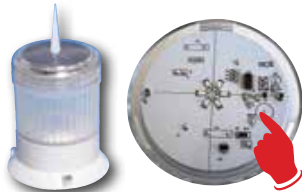

**CleatLite™** These solar lights are mounted on top of a sturdy galvanized steel base, housed inside an attractive, Colonial style 12" (30,5cm) tall, 4" (10,2cm) wide vinyl pillar. Easy to install and NO WIRES. These decorative and functional dock accessories will add style to your dock day or night. The lamp is designed to illuminate your boat, dock and stainless steel cleat, and not shine in your eyes. Each kit includes, pillar, stainless steel cleat, galvanized mounting base, solar light and replaceable rechargeable AA battery. 40 lumens of emitted light. 12 hour run time.

PART #	DESCRIPTION
96-250-F	CleatLite™ - 1Pc/ Ctn

**Solar Sentinel™** The Solar Sentinel™ is a solar station, which is not only attractive but also adds value and function to your docking area. Each Solar Sentinel™ incorporates stylish, durable solar lighting on an attractive, broad-based, tapered pillar to illuminate docking areas. The Solar Sentinel™ also has the capability of acting as a Life Ring station. The optional Stainless Steel "J" hook can securely keep a Life Ring at the ready and under the convenient illumination of the Solar Sentinel™ by day or through the darkest hours of night. Includes solar light, tapered pillar and replaceable rechargeable AA batteries. 40 lumens of emitted light. 12 hour run time.

PART #	DESCRIPTION
96-252-F	Solar Sentinel, 35" (88,9cm), Includes solar light
90-036-F	"J" Hook, Stainless Steel, Optional

**Piling CapLite™**

- 360° Illumination
- Automatic On-At-Dusk
- Flat or Conical Mount\*
- Weatherproof
- Durable UV resistant ABS
- Wildlife deterrent spike
- Installs easily in minutes
- Includes rechargeable, replaceable AAA, Ni-MH battery
- 6 PreInstalled LED colors with convenient touchpad
- 10 lumens (emitted light)
- 12 hour run time